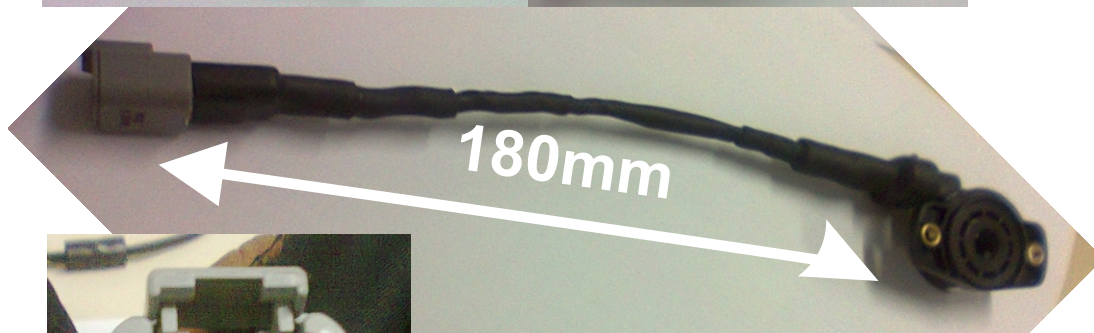

TPS MARELLI COM CONECTOR DTM3

TPS MARELLI
PF5C/00

180mm

- + sinal