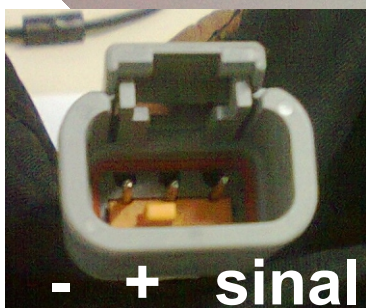

TPS MARELLI COM CONECTOR DTM3

TPS MARELLI
PF5C/00

180mm

- + sinal